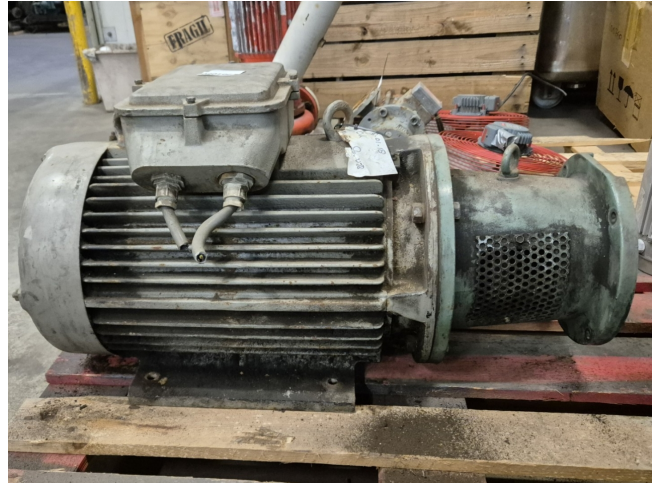

Rotor XKF180L04 808X

Specifications

| | |
|---------------|------------------------------------|
| Marka | Rotor |
| Rodzaj | XKF180L04 808X |
| kW | 22 |
| RPM | 1460 |
| Size & Weight | 850x360x480 mm (LxWxH) & 210 kg |
| 50 Hz / 60 Hz | 50 Hz |
| Stock | 1 |

Description

Used Rotor XKF180L04 808X

Used Rotor XKF180L04 808X electric motor with the following specifications:
50 Hz - 22 kW - 1460 RPM.